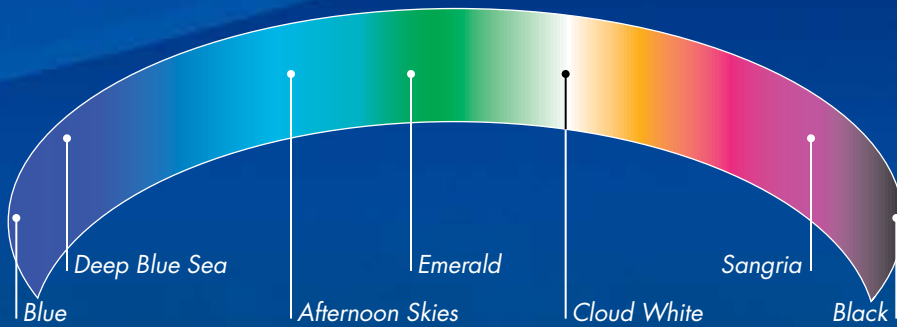

LED Brilliance

LED technology makes ColorLogic 4.0 the brightest and most responsive lighting system ever, so your pool comes alive. LEDs are extremely efficient and can save up to 79% on energy costs when compared to traditional pool lighting. The streamlined, sealed units are watertight and easy to install. There are no bulbs to change, no color wheels, and no moving parts for noiseless and service-free operation.